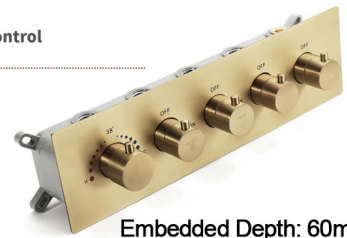

## Shower Head

Shower Head 3 Functions: Waterfall, Rainfall & Mist  
 Shower head size: 20 x 20 inch  
 Each function can run all together and separately  
 Music and LED light work by electronic  
 All Metal Material: Solid Brass; Stainless Steel (top showerhead, hose)  
 Shower Head Mounting: Flush on ceiling  
 Hand Spray Hose: 59 inch  
 Water flow: 2.5 GPM ~ 5.5 GPM  
 Water pressure: 0.3 MPA ~ 1 MPA  
 Water pipe lines: 3/4 inch water pipes for the hot and cold water mixer inlet, the others are 1/2 inch

## Touch Panel Control

**Turn On/Off Control**

**MANUAL MODE**  
Total 64 colors

**Auto mode setting**

**AUTO MODE**  
Total 11 Auto mode

**Set the speed of color change, fast/slow**

Product shown is only for installation display purpose

**Shower Mixer**

Unit: mm  
Thread G1/2

All Function can be used at the same time.

**Brass Function Valve**

**38°C**  
Thermostatic Control

Main body  
Brass casting body

Embedded Depth: 60mm

Brushed gold

Product shown is only for installation display purpose

**Spout**

**Hand Shower**

Flow Rate: 2.0 GPM / 7.6 LPM

**Shower Mixer Connections**

Unit: mm