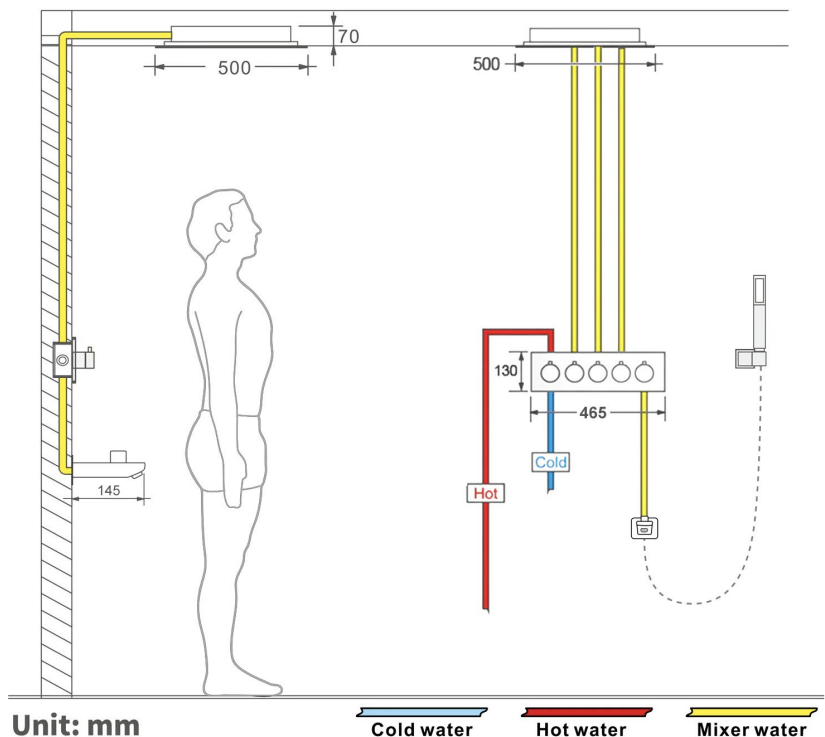

## Shower Head

Shower Head 3 Functions: Waterfall, Rainfall & Mist  
 Shower head size: 20 x 20 inch  
 Each function can run all together and separately  
 Music and LED light work by electronic  
 All Metal Material: Solid Brass; Stainless Steel (top showerhead, hose)  
 Shower Head Mounting: Flush on ceiling  
 Hand Spray Hose: 59 inch  
 Water flow: 2.5 GPM ~ 5.5 GPM  
 Water pressure: 0.3 MPA ~ 1 MPA  
 Water pipe lines: 3/4 inch water pipes for the hot and cold water mixer inlet, the others are 1/2 inch

## 304 Stainless Steel

Speaker×2 [500×500mm]

Mist×4

Waterfall×2

Rainfall

Water Pressure: 0.3-0.5MPA  
 Shower Flow Rate: 9-25L/min

All dimensions and specifications are nominal and may vary. Use actual products for accuracy in critical situations.

**Shower Mixer**

Unit: mm  
Thread G1/2

All Function can be used at the same time.

**Brass Function Valve**

**38°C**  
Thermostatic Control

Main body  
Brass casting body

Embedded Depth: 60mm

Brushed gold

Product shown is only for installation display purpose

**Spout**

**Hand Shower**

Flow Rate: 2.0 GPM / 7.6 LPM

**Shower Mixer Connections**

Unit: mm