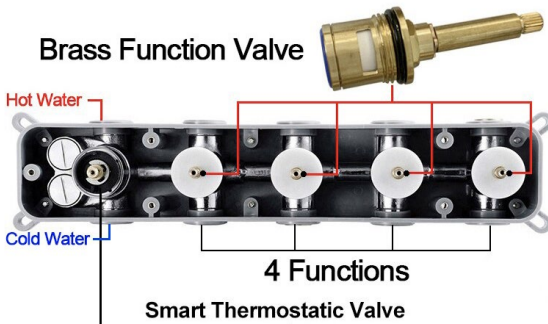

## Shower Head

Shower Head 3 Functions: Waterfall, Rainfall & Mist  
 Shower head size: 20 x 20 inch  
 Each function can run all together and separately  
 Music and LED light work by electronic  
 All Metal Material: Solid Brass; Stainless Steel (top showerhead, hose)  
 Shower Head Mounting: Flush on ceiling  
 Hand Spray Hose: 59 inch  
 Water flow: 2.5 GPM ~ 5.5 GPM  
 Water pressure: 0.3 MPA ~ 1 MPA  
 Water pipe lines: 3/4 inch water pipes for the hot and cold water mixer inlet, the others are 1/2 inch

## 304 Stainless Steel

Speaker×2 [500×500mm]

Mist×4

Waterfall×2

Rainfall

Water Pressure: 0.3-0.5MPA  
 Shower Flow Rate: 9-25L/min

All dimensions and specifications are nominal and may vary. Use actual products for accuracy in critical situations.

**Shower Mixer**

Unit: mm  
Thread G1/2

All Function can be used at the same time.

**Brass Function Valve**

**38°C**  
Thermostatic Control

Main body  
Brass casting body

Embedded Depth: 60mm

Brushed gold

Product shown is only for installation display purpose

**Spout**

**Hand Shower**

Flow Rate: 2.0 GPM / 7.6 LPM

**Shower Mixer Connections**

Unit: mm