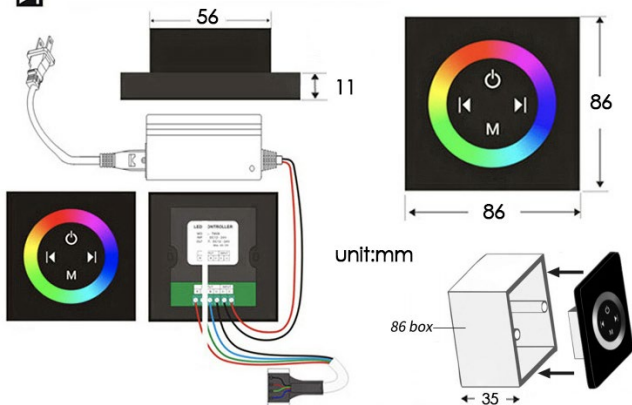

## Shower Head

Shower Head 3 Functions: Waterfall, Rainfall & Mist  
 Shower head size: 20 x 20 inch  
 Each function can run all together and separately  
 Music and LED light work by electronic  
 All Metal Material: Solid Brass; Stainless Steel (top showerhead, hose)  
 Shower Head Mounting: Flush on ceiling  
 Hand Spray Hose: 59 inch  
 Water flow: 2.5 GPM ~ 5.5 GPM  
 Water pressure: 0.3 MPA ~ 1 MPA  
 Water pipe lines: 3/4 inch water pipes for the hot and cold water mixer inlet, the others are 1/2 inch

## Touch Panel Control

**Turn On/Off Control**

**MANUAL MODE**  
Total 64 colors

**Auto mode setting**

**AUTO MODE**  
Total 11 Auto mode

**Set the speed of color change, fast/slow**

Product shown is only for installation display purpose

## 304 Stainless Steel

Speaker×2 [500×500mm]

Mist×4

Waterfall×2

Rainfall

Water Pressure: 0.3-0.5MPA  
 Shower Flow Rate: 9-25L/min

All dimensions and specifications are nominal and may vary. Use actual products for accuracy in critical situations.

**Shower Mixer**

Unit: mm  
Thread G1/2

All Function can be used at the same time.

**Brass Function Valve**

**38°C**  
Thermostatic Control

Main body  
Brass casting body

Embedded Depth: 60mm

Brushed gold