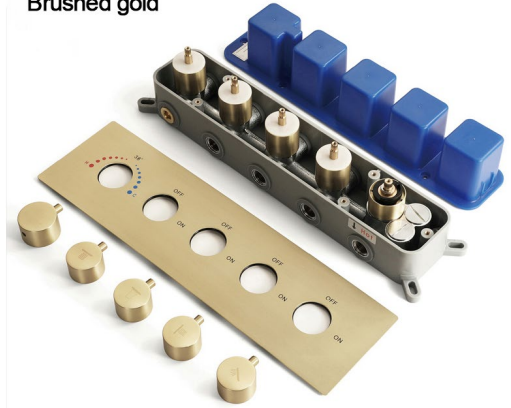

## Shower Head

Shower Head 3 Functions: Waterfall, Rainfall & Mist  
 Shower head size: 20 x 20 inch  
 Each function can run all together and separately  
 Music and LED light work by electronic  
 All Metal Material: Solid Brass; Stainless Steel (top showerhead, hose)  
 Shower Head Mounting: Flush on ceiling  
 Hand Spray Hose: 59 inch  
 Water flow: 2.5 GPM ~ 5.5 GPM  
 Water pressure: 0.3 MPA ~ 1 MPA  
 Water pipe lines: 3/4 inch water pipes for the hot and cold water mixer inlet, the others are 1/2 inch

## Touch Panel Control

**Turn On/Off Control**

**MANUAL MODE**  
Total 64 colors

**Auto mode setting**

**AUTO MODE**  
Total 11 Auto mode

**Set the speed of color change, fast/slow**

Product shown is only for installation display purpose

## 304 Stainless Steel

Speaker×2 [500×500mm]

Mist×4

Waterfall×2

Rainfall

Water Pressure: 0.3-0.5MPA  
 Shower Flow Rate: 9-25L/min

All dimensions and specifications are nominal and may vary. Use actual products for accuracy in critical situations.

**Shower Mixer**

Unit: mm  
Thread G1/2

All Function can be used at the same time.

**Brass Function Valve**

**38°C**  
Thermostatic Control

Main body  
Brass casting body

Embedded Depth: 60mm

Brushed gold