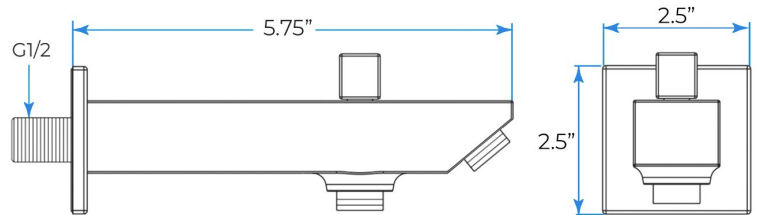

## Shower Head

Shower Head 3 Functions: Waterfall, Rainfall & Mist  
 Shower head size: 20 x 20 inch  
 Each function can run all together and separately  
 Music and LED light work by electronic  
 All Metal Material: Solid Brass; Stainless Steel (top showerhead, hose)  
 Shower Head Mounting: Flush on ceiling  
 Hand Spray Hose: 59 inch  
 Water flow: 2.5 GPM ~ 5.5 GPM  
 Water pressure: 0.3 MPA ~ 1 MPA  
 Water pipe lines: 3/4 inch water pipes for the hot and cold water mixer inlet, the others are 1/2 inch

## 304 Stainless Steel

Speaker×2 [500×500mm]

Mist×4

Waterfall×2

Rainfall

Water Pressure: 0.3-0.5MPA  
 Shower Flow Rate: 9-25L/min

All dimensions and specifications are nominal and may vary. Use actual products for accuracy in critical situations.

**Shower Mixer**

Unit: mm  
Thread G1/2

All Function can be used at the same time.

**Brass Function Valve**

**38°C**  
Thermostatic Control

Main body  
Brass casting body

Embedded Depth: 60mm

Brushed gold

Product shown is only for installation display purpose

**Spout**

**Hand Shower**

Flow Rate: 2.0 GPM / 7.6 LPM

**Shower Mixer Connections**

Unit: mm