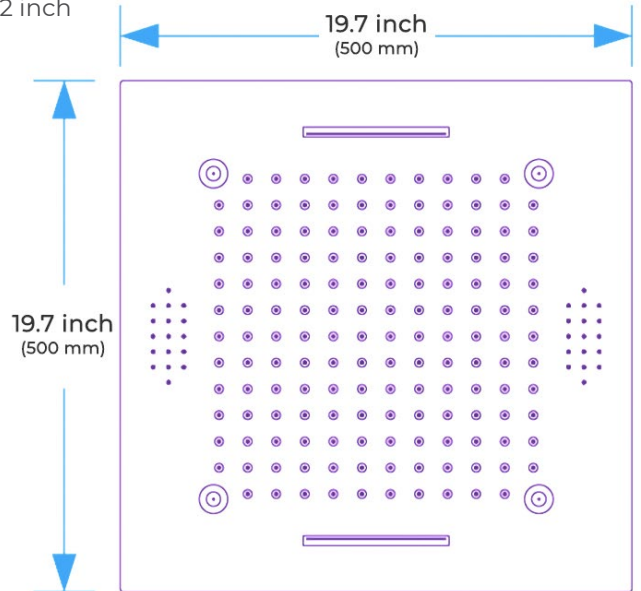

## Shower Head

Shower Head 3 Functions: Waterfall, Rainfall & Mist  
 Shower head size: 20 x 20 inch  
 Each function can run all together and separately  
 Music and LED light work by electronic  
 All Metal Material: Solid Brass; Stainless Steel (top showerhead, hose)  
 Shower Head Mounting: Flush on ceiling  
 Hand Spray Hose: 59 inch  
 Water flow: 2.5 GPM ~ 5.5 GPM  
 Water pressure: 0.3 MPA ~ 1 MPA  
 Water pipe lines: 3/4 inch water pipes for the hot and cold water mixer inlet, the others are 1/2 inch

## 304 Stainless Steel

Speaker×2 [500×500mm]

Mist×4

Waterfall×2

Rainfall

Water Pressure: 0.3-0.5MPA  
 Shower Flow Rate: 9-25L/min

All dimensions and specifications are nominal and may vary. Use actual products for accuracy in critical situations.

**Shower Mixer**

Unit: mm  
Thread G1/2

All Function can be used at the same time.

**Brass Function Valve**

**38°C**  
Thermostatic Control

Main body  
Brass casting body

Embedded Depth: 60mm

Brushed gold

Product shown is only for installation display purpose

**Spout**

**Hand Shower**

Flow Rate: 2.0 GPM / 7.6 LPM

**Shower Mixer Connections**

Unit: mm