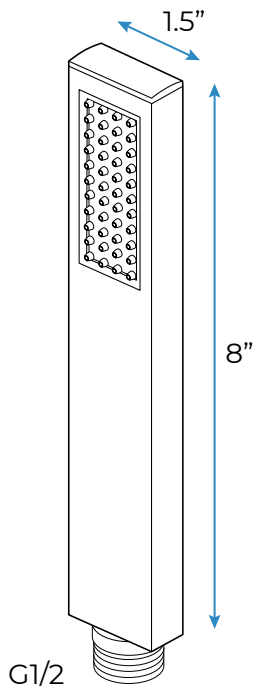

## Shower Head

Shower Head 3 Functions: Waterfall, Rainfall & Mist  
 Shower head size: 20 x 20 inch  
 Each function can run all together and separately  
 Music and LED light work by electronic  
 All Metal Material: Solid Brass; Stainless Steel (top showerhead, hose)  
 Shower Head Mounting: Flush on ceiling  
 Hand Spray Hose: 59 inch  
 Water flow: 2.5 GPM ~ 5.5 GPM  
 Water pressure: 0.3 MPA ~ 1 MPA  
 Water pipe lines: 3/4 inch water pipes for the hot and cold water mixer inlet, the others are 1/2 inch

## 304 Stainless Steel

Speaker×2 [500×500mm]

Mist×4

Waterfall×2

Rainfall

Water Pressure: 0.3-0.5MPA  
 Shower Flow Rate: 9-25L/min

All dimensions and specifications are nominal and may vary. Use actual products for accuracy in critical situations.

**Shower Mixer**

Unit: mm  
Thread G1/2

All Function can be used at the same time.

**Brass Function Valve**

**38°C**  
Thermostatic Control

Main body  
Brass casting body

Embedded Depth: 60mm

Brushed gold

Product shown is only for installation display purpose

**Spout**

**Hand Shower**

Flow Rate: 2.0 GPM / 7.6 LPM

**Shower Mixer Connections**

Unit: mm