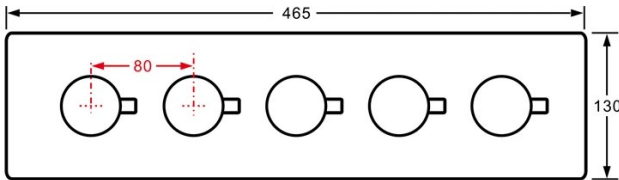

## Shower Head

Shower Head 3 Functions: Waterfall, Rainfall & Mist  
 Shower head size: 20 x 20 inch  
 Each function can run all together and separately  
 Music and LED light work by electronic  
 All Metal Material: Solid Brass; Stainless Steel (top showerhead, hose)  
 Shower Head Mounting: Flush on ceiling  
 Hand Spray Hose: 59 inch  
 Water flow: 2.5 GPM ~ 5.5 GPM  
 Water pressure: 0.3 MPA ~ 1 MPA  
 Water pipe lines: 3/4 inch water pipes for the hot and cold water mixer inlet, the others are 1/2 inch

## 304 Stainless Steel

Speaker×2 [500×500mm]

Mist×4

Waterfall×2

Rainfall

Water Pressure: 0.3-0.5MPA  
 Shower Flow Rate: 9-25L/min

All dimensions and specifications are nominal and may vary. Use actual products for accuracy in critical situations.

**Shower Mixer**

Unit: mm  
Thread G1/2

All Function can be used at the same time.

**Brass Function Valve**

**38°C**  
Thermostatic Control

Main body  
Brass casting body

Embedded Depth: 60mm

Brushed gold

Product shown is only for installation display purpose

**Spout**

**Hand Shower**

Flow Rate: 2.0 GPM / 7.6 LPM

**Shower Mixer Connections**

Unit: mm