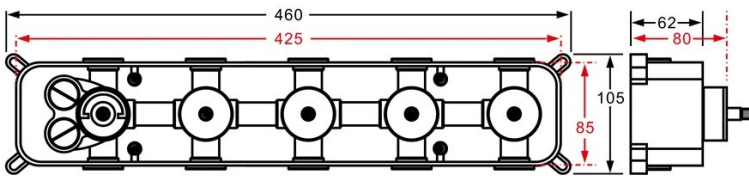

## Shower Head

Shower Head 3 Functions: Waterfall, Rainfall & Mist  
 Shower head size: 20 x 20 inch  
 Each function can run all together and separately  
 Music and LED light work by electronic  
 All Metal Material: Solid Brass; Stainless Steel (top showerhead, hose)  
 Shower Head Mounting: Flush on ceiling  
 Hand Spray Hose: 59 inch  
 Water flow: 2.5 GPM ~ 5.5 GPM  
 Water pressure: 0.3 MPA ~ 1 MPA  
 Water pipe lines: 3/4 inch water pipes for the hot and cold water mixer inlet, the others are 1/2 inch

## 304 Stainless Steel

Speaker×2 [500×500mm]

Mist×4

Waterfall×2

Rainfall

Water Pressure: 0.3-0.5MPA  
 Shower Flow Rate: 9-25L/min

All dimensions and specifications are nominal and may vary. Use actual products for accuracy in critical situations.

**Shower Mixer**

Unit: mm  
Thread G1/2

All Function can be used at the same time.

**Brass Function Valve**

**38°C**  
Thermostatic Control

Main body  
Brass casting body

Embedded Depth: 60mm

Brushed gold

Product shown is only for installation display purpose

**Spout**

**Hand Shower**

Flow Rate: 2.0 GPM / 7.6 LPM

**Shower Mixer Connections**

Unit: mm