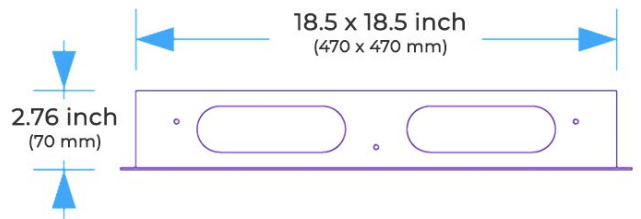

## Shower Head

Shower Head 3 Functions: Waterfall, Rainfall & Mist  
 Shower head size: 20 x 20 inch  
 Each function can run all together and separately  
 Music and LED light work by electronic  
 All Metal Material: Solid Brass; Stainless Steel (top showerhead, hose)  
 Shower Head Mounting: Flush on ceiling  
 Hand Spray Hose: 59 inch  
 Water flow: 2.5 GPM ~ 5.5 GPM  
 Water pressure: 0.3 MPA ~ 1 MPA  
 Water pipe lines: 3/4 inch water pipes for the hot and cold water mixer inlet, the others are 1/2 inch

## 304 Stainless Steel

Speaker×2 [500×500mm]

Mist×4

Waterfall×2

Rainfall

Water Pressure: 0.3-0.5MPA  
 Shower Flow Rate: 9-25L/min

All dimensions and specifications are nominal and may vary. Use actual products for accuracy in critical situations.

**Shower Mixer**

Unit: mm  
Thread G1/2

All Function can be used at the same time.

**Brass Function Valve**

**38°C**  
Thermostatic Control

Main body  
Brass casting body

Embedded Depth: 60mm

Brushed gold

Product shown is only for installation display purpose

**Spout**

**Hand Shower**

Flow Rate: 2.0 GPM / 7.6 LPM

**Shower Mixer Connections**

Unit: mm